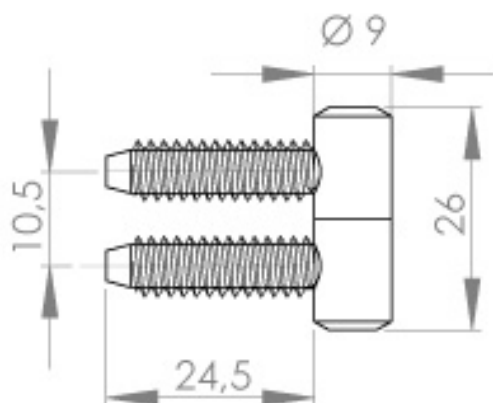

PRODUCT SHEET

Description:

Pin Hinge, $\varnothing 9 \times 26$ mm, 10,5mm Pin Distance, Steel Brass Pl, Pin Size: 2 x M6x24,5mm

Item number:

15.08.040-0

Units	Box	Carton	HS Code	Barcode
Pcs.		500	8302100090	 5704866055932